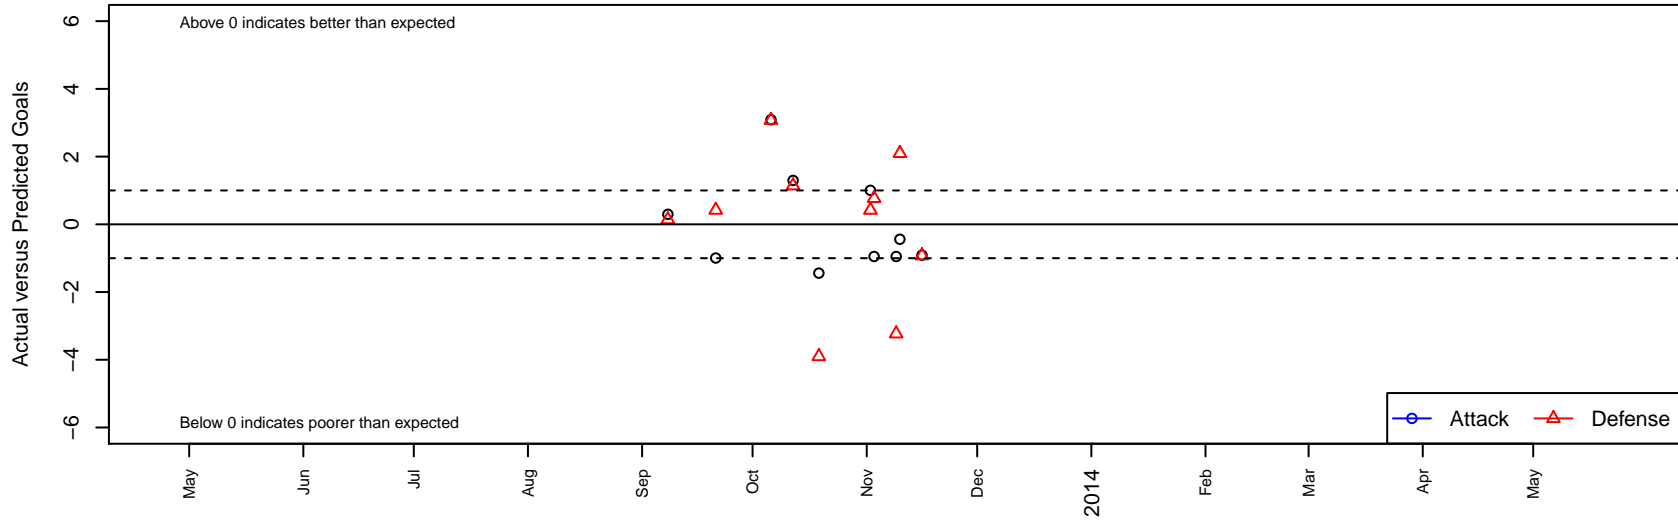

Stockton Storm FC Thunder G02

, CAN
 G02 total strength=672
 attack=1 defense=0.41
 alt names used:
 Stockton Storm FC Thunder

Venues played:
 NorCal Premier F11 – Region 7–8 U11

Stockton Storm FC Thunder G02
 Dots are actual minus expected GF (blue circles) and GA (red triangles).
 Blue line is smoothed change in attack strength. Red is smoothed change in defense strength.